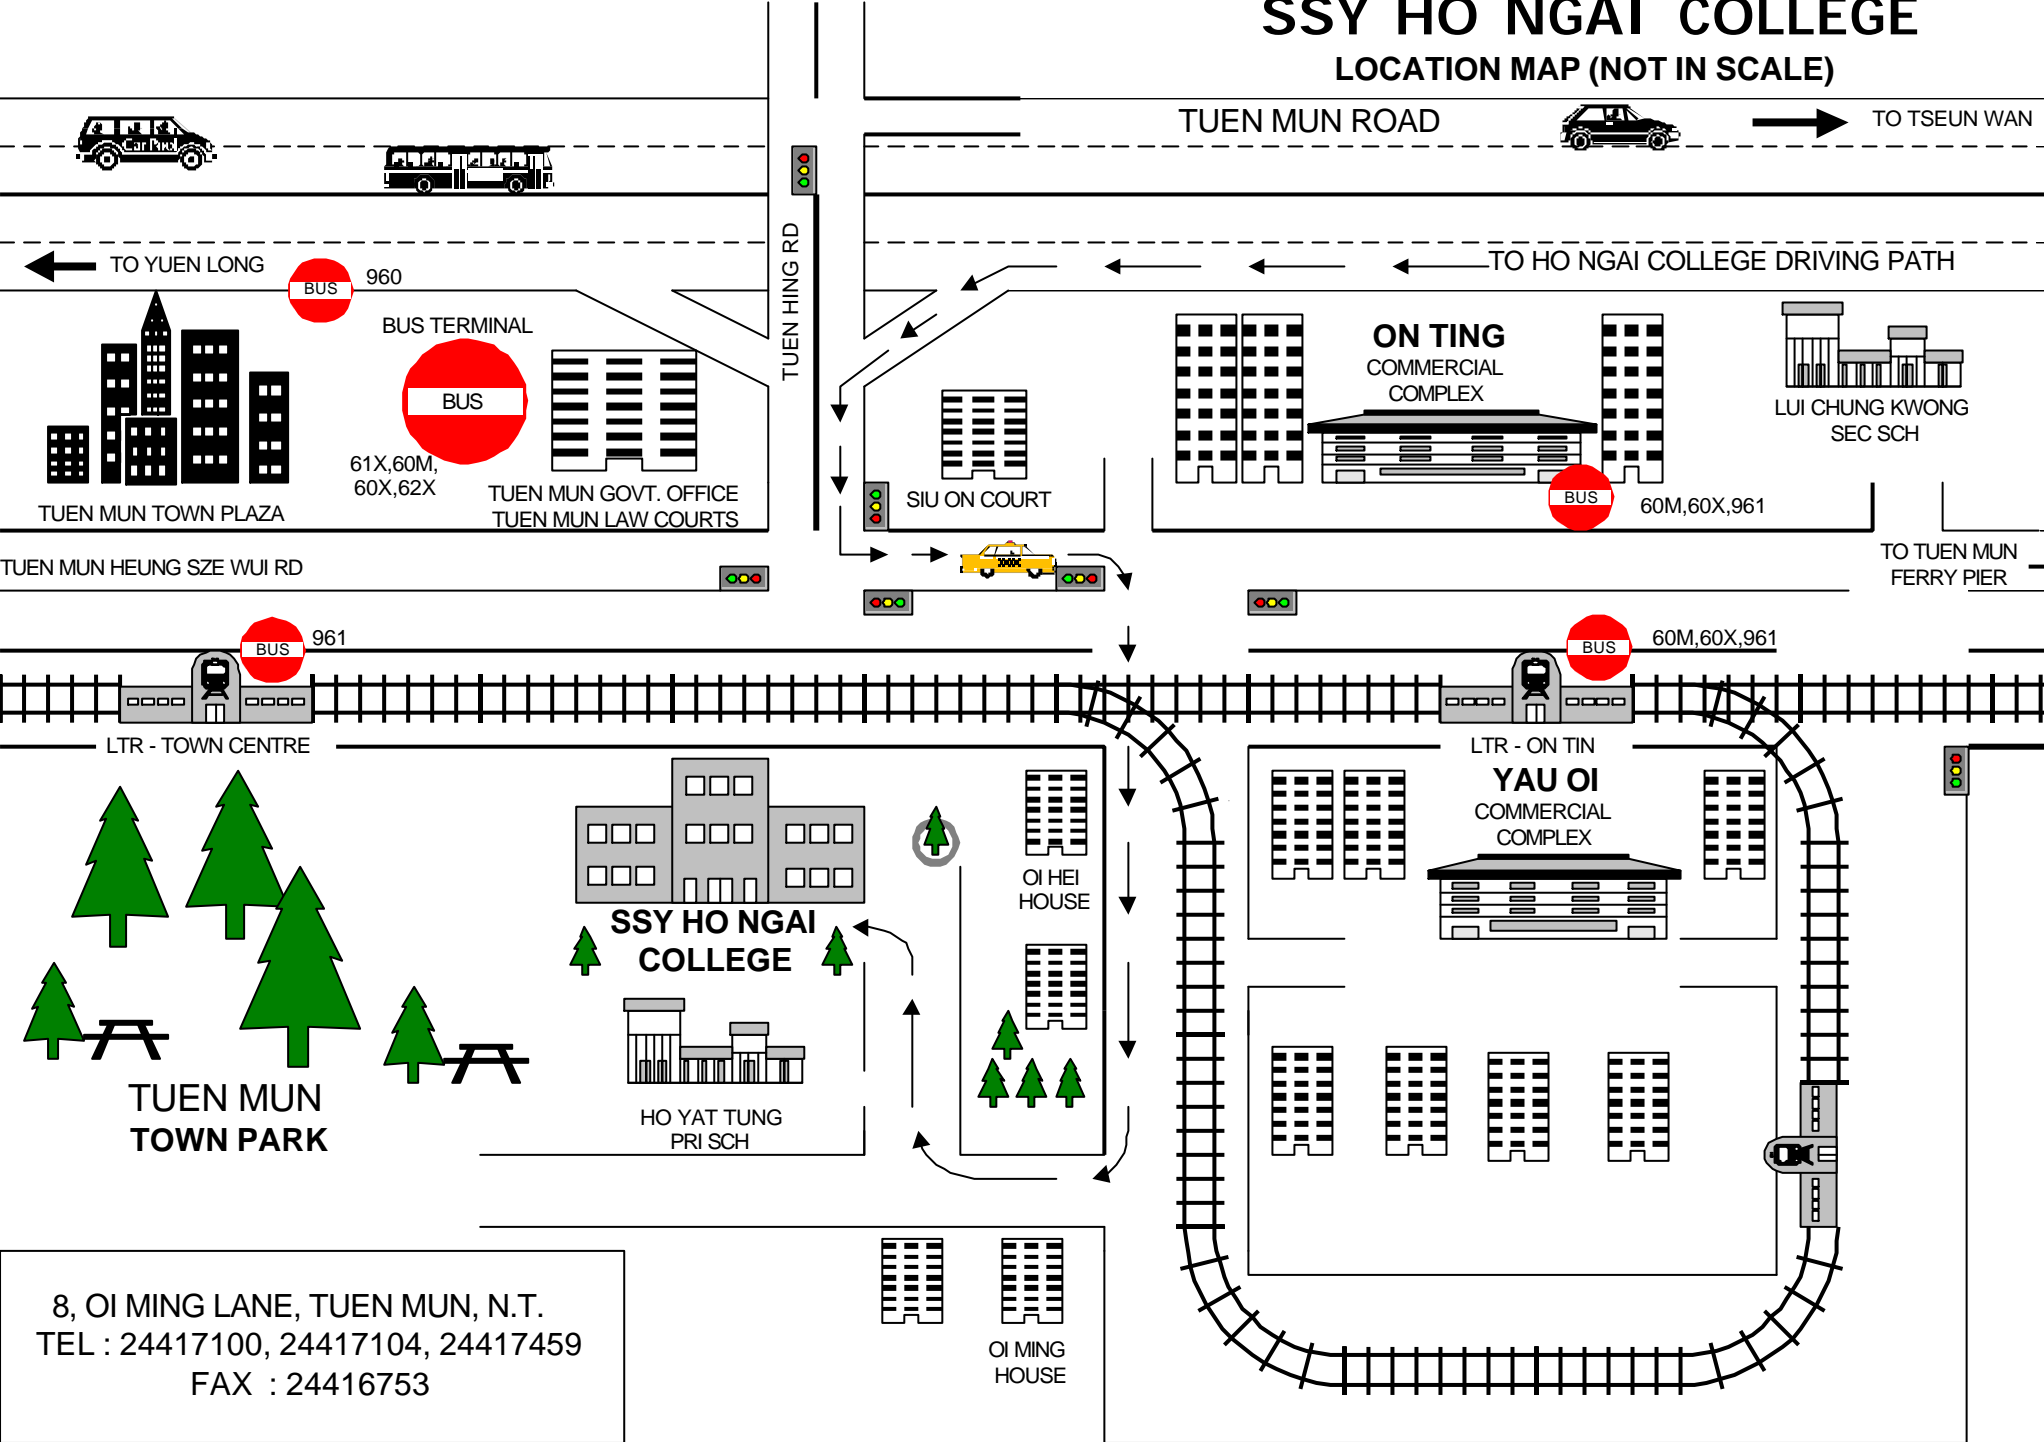

SSY HO NGAI COLLEGE

LOCATION MAP (NOT IN SCALE)

8, OI MING LANE, TUEN MUN, N.T.
TEL : 24417100, 24417104, 24417459
FAX : 24416753